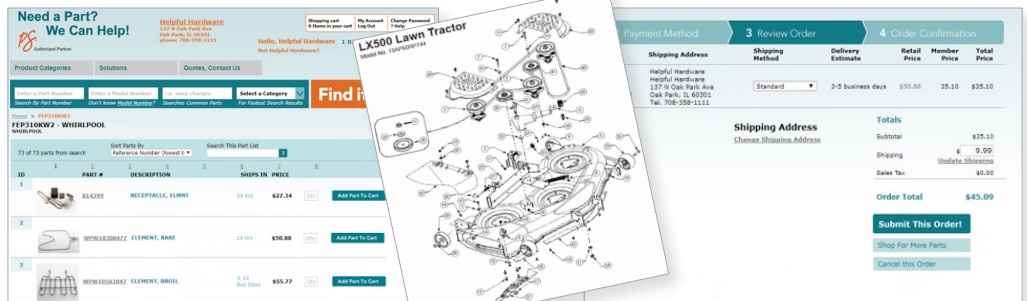

YOU'RE CONNECTED...to Millions of Parts!

It's Simple!

Go to **Catalog**, Select **Parts Order**.

Tired of buying parts from multiple suppliers, purchase minimums, uncertain shipping costs, restocking fees, and monthly statements?

PartScription is your single-source solution. Go to **househasson.com**, Click **Catalog**, Select **Parts Order**. For assistance call 1-877-727-8755.

House-Hasson Approved Vendor

Features & Benefits

- Multi Category
- 9 Million Parts, 100+ Warehouses
- Bill to Affiliate Account - No Adder
- No Minimums
- All Major Brands
- Factory Authorized OEM Parts